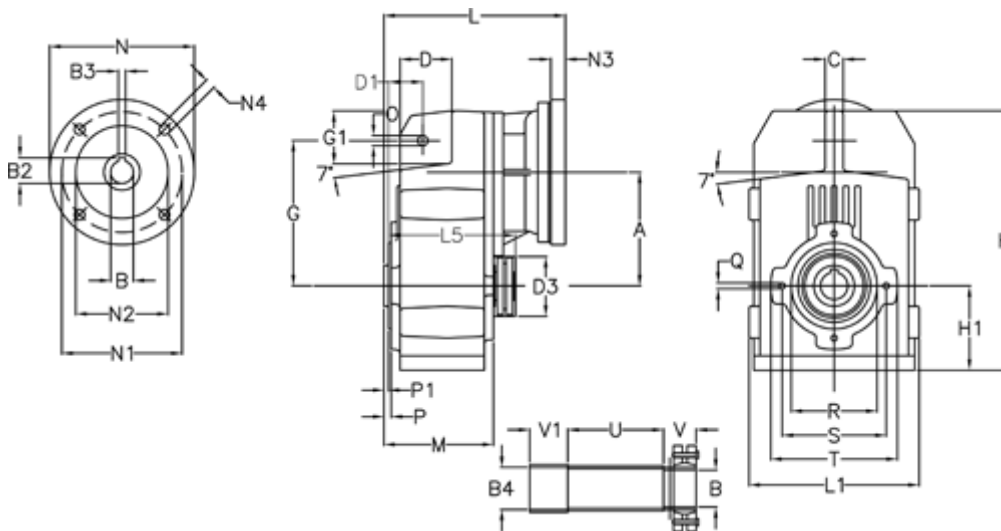

Article number: 29560100745235  
 Description: Shaft mounted gear  
 A102S-7,4-P90B5

## Measures

A = 112.50	D1 = 35.0	I5 = 159.5	P1 = 3.0	V1 = 36
B = 25	d3 = 77	M = 100.5	Q = M8x12	
B1 = 24	G = 140	N = 200	R = 80	
B2 = 27.3	G1 = 51.0	N1 = 165	S = 100	
B3 = 8	H = 251.0	N2 = 130	T = 120	
B4 = 27	H1 = 84.0	N4 = M10x20	Tightening torque N m = 8.5	
C = 20	L = 205.0	O = 11	U = 70.0	
D = 47.5	L1 = 170	P = 4.5	V = 34	